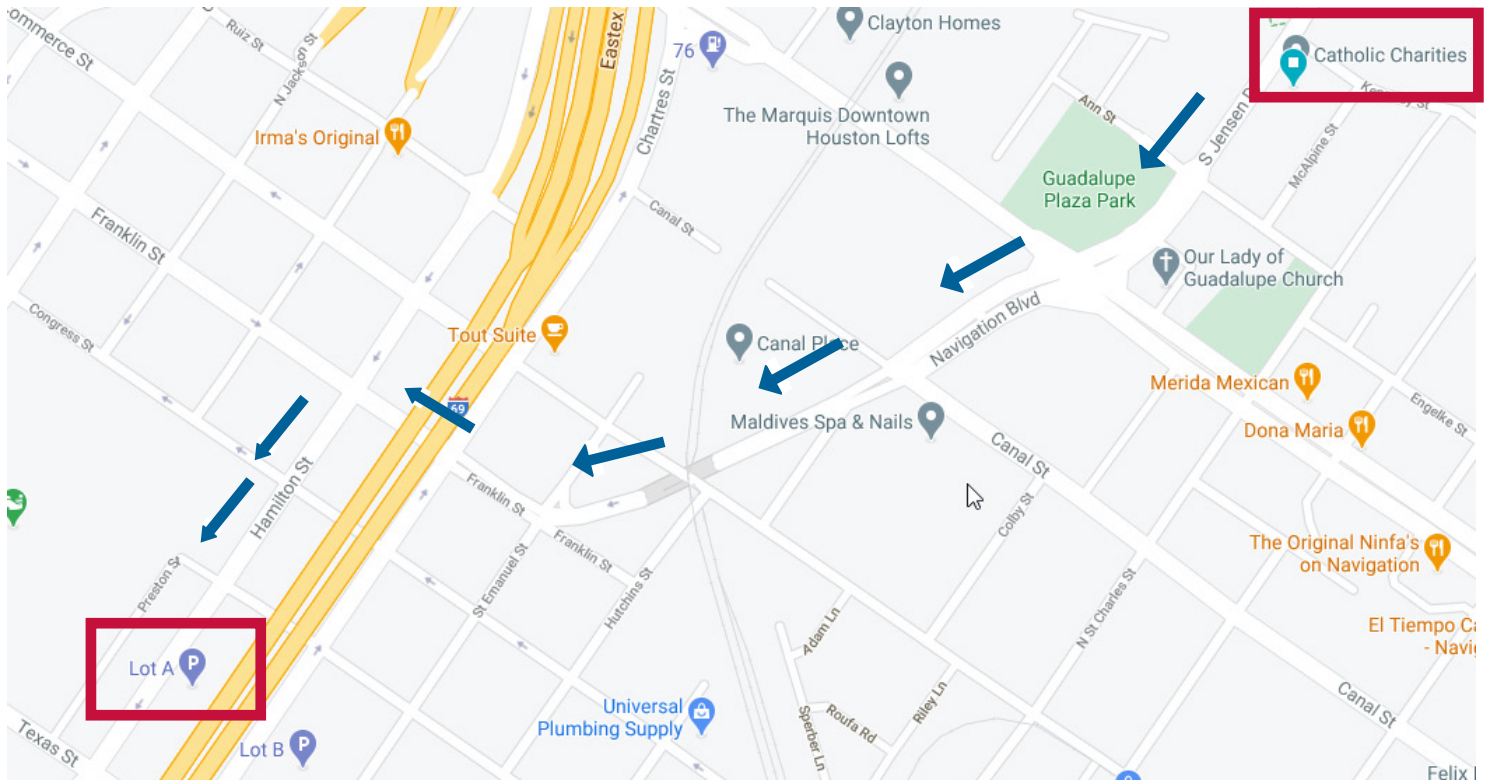

Visiting our Guadalupe Center Food Distributions

To better serve the families that visit our Guadalupe Center, we are asking visitors to first visit our waiting area located at the **Minute Maid Parking Lot A** located at **962 Hamilton Street**:

Directions from Guadalupe Center:

1. Head South on Jensen Avenue. The street turns into Franklin Street.
2. Turn left on Hamilton Street.
3. After the second stoplight on Preston Street, the parking lot will be on the left — Minute Maid Lot A.

Directions from Parking Lot A to Guadalupe Center:

1. Exit Parking Lot A on to Hamilton Street toward Texas Avenue.
2. Turn left on Texas Avenue, then left on Chartres Street.
3. Take a right on Franklin Street. Continue on Franklin; the street will turn into Jensen.